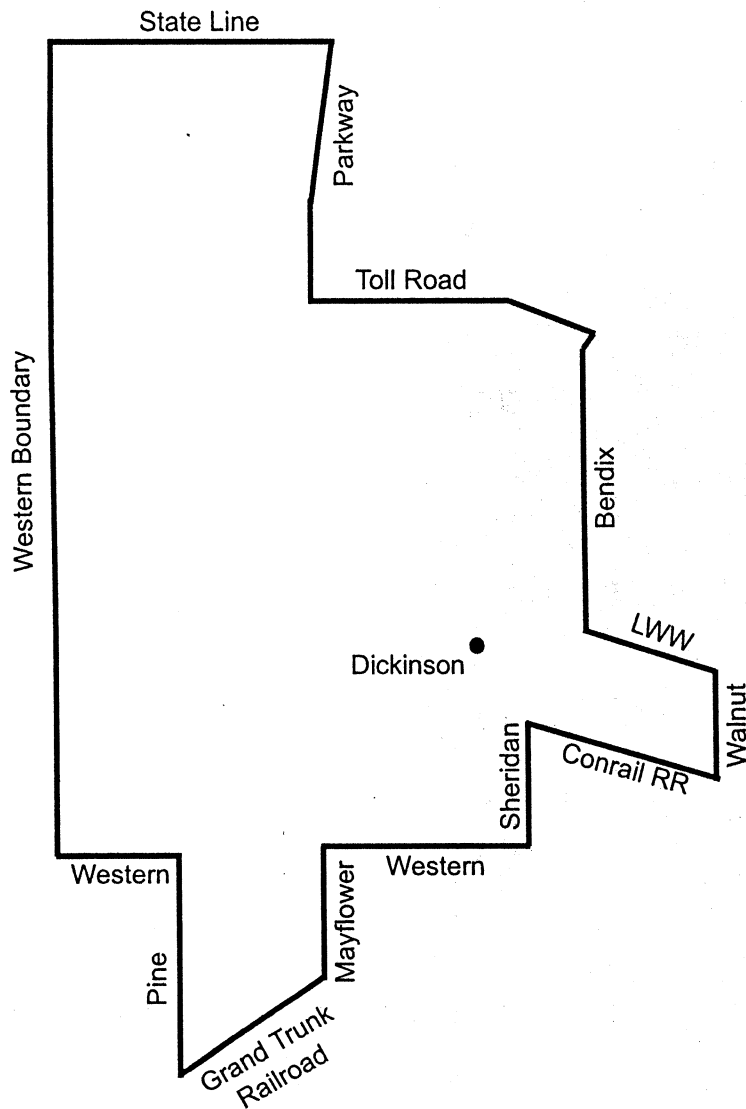

# DICKINSON INTERMEDIATE

Start at the State Line and the Western boundary  
 South along the Western Boundary to Western Avenue  
 East on Western Avenue to Pine Road  
 South on Pine Road and Pine Road extended to the Grand Trunk RR tracks  
 Northeast along the Grand Trunk RR to Mayflower Road  
 North on Mayflower Road to Western Avenue  
 East on Western Avenue to Sheridan Avenue  
 North on Sheridan Avenue to the Conrail RR tracks  
 Southeast along the Conrail RR tracks to Walnut Street  
 North on Walnut Street to Lincolnway West  
 Northwest on Lincolnway West to Bendix Drive  
 North on Bendix Drive to the Indiana Toll Road  
 West on the Indiana Toll Road to the St. Joe Valley Parkway  
 North on St. Joe Valley Parkway to the State Line  
 West on the State Line to the Western Boundary