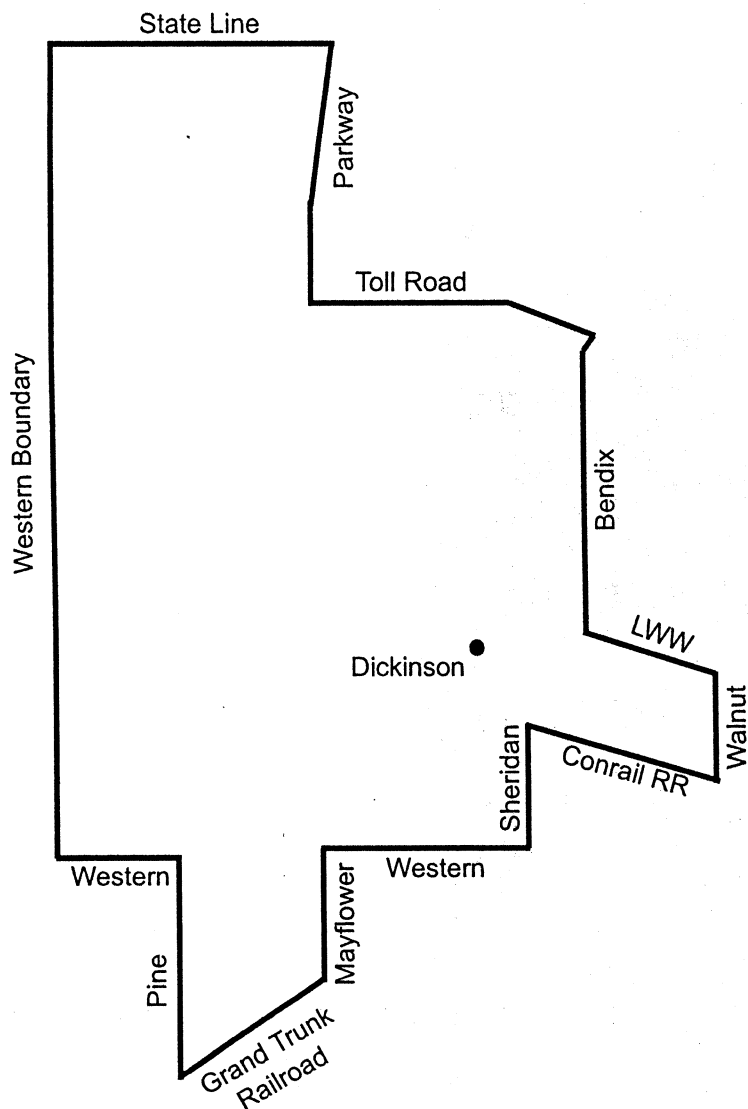

# DICKINSON INTERMEDIATE

Start at the State Line and the Western boundary  
 South along the Western Boundary to Western Avenue  
 East on Western Avenue to Pine Road  
 South on Pine Road and Pine Road extended to the Grand Trunk RR tracks  
 Northeast along the Grand Trunk RR to Mayflower Road  
 North on Mayflower Road to Western Avenue  
 East on Western Avenue to Sheridan Avenue  
 North on Sheridan Avenue to the Conrail RR tracks  
 Southeast along the Conrail RR tracks to Walnut Street  
 North on Walnut Street to Lincolnway West  
 Northwest on Lincolnway West to Bendix Drive  
 North on Bendix Drive to the Indiana Toll Road  
 West on the Indiana Toll Road to the St. Joe Valley Parkway  
 North on St. Joe Valley Parkway to the State Line  
 West on the State Line to the Western Boundary